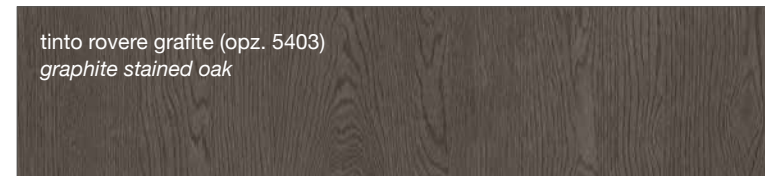

FINITURE TINTE - STAINED FINISHES