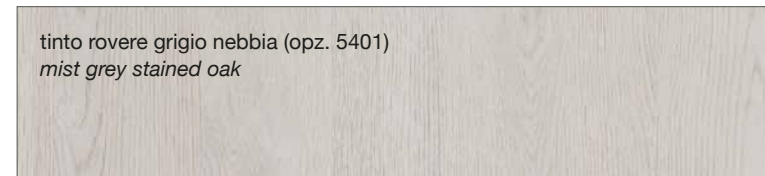

FINITURE TINTE - STAINED FINISHES