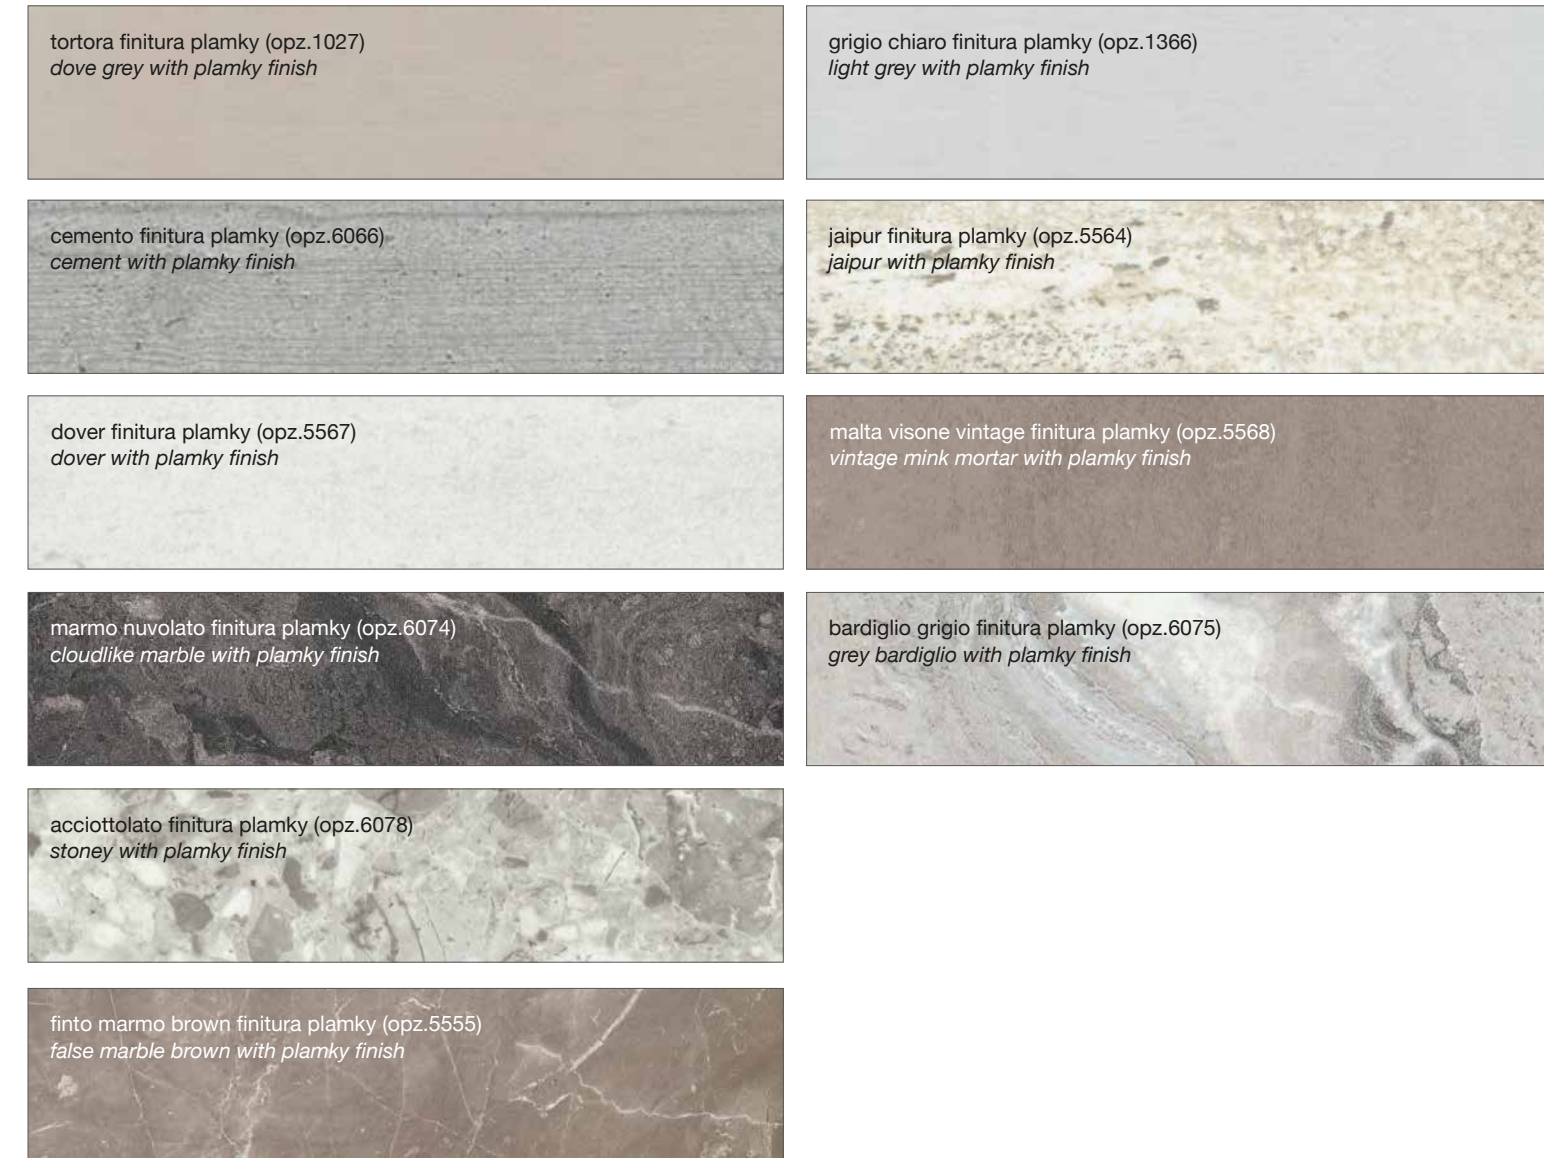

FINITURE COME TOP LAMINATO

LAMINAM COUNTERTOP FINISHES

FINITURA PLAMKY

PLAMKY FINISH