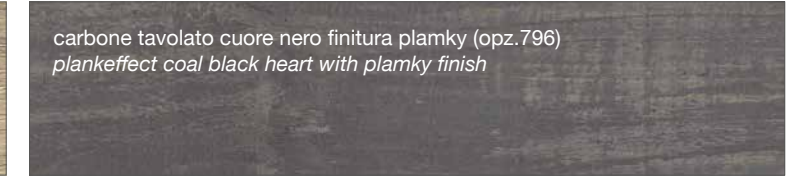

bianco ghiaccio opaco finitura schiky (opz.399)
matt ice white with schiky finish