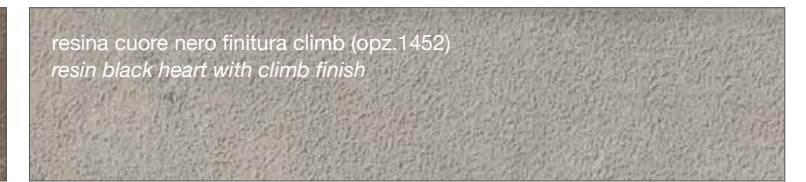

FINITURA KER

KER FINISH

imperial (opz.3452)
imperial

FINITURA SMART

SMART FINISH

marmo baron (opz.9632)
baron marble

FINITURA COME DECORATIVO UTILIZZATO NEI TOP STRATIFICATO HPL

FINISH AS DECORATION USED IN THE LAYERED HPL TOP

ruggine cuore marrone finitura climb (opz.2811)
rustbrown heart with climb finish

resina cuore nero finitura climb (opz.1452)
resin black heart with climb finish

grigio cemento cuore nero finitura climb (opz.2810)
cement grey black heart with climb finish