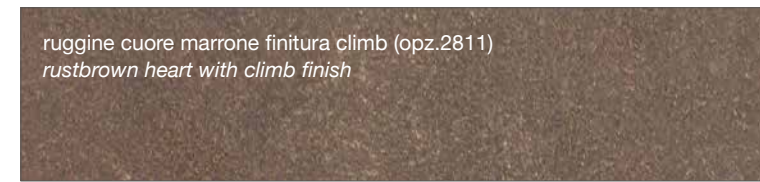

FINITURA KER

KER FINISH

imperial (opz.3452)
imperial

FINITURA SMART

SMART FINISH

marmo baron (opz.9632)
baron marble

FINITURA COME DECORATIVO UTILIZZATO NEI TOP STRATIFICATO HPL

FINISH AS DECORATION USED IN THE LAYERED HPL TOP